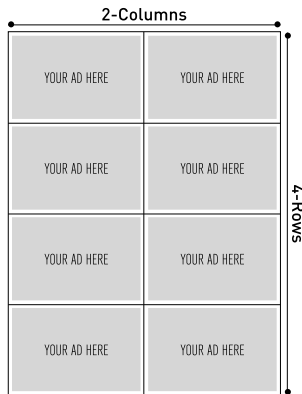

Advertising Rates for Magazine Ad Space

- **Double Page Spread**
Single Issue \$5600 2-4 Issues \$5000
- **Full Page**
Single Issue \$3500 2-4 Issues \$3150
- **½ Page Horizontal**
Single Issue \$1950 2-4 Issues \$1750

mechanical specifications

Page Specs for Directory Ad Space (height x width)

Directory Ads

Ads sold will be based on a 2-columns by 4-rows grid (See diagrams below for Descriptions and Image Sizes)

Advertising Rates	Single Issue	2-4 Issues
1-Column x 1-Row	\$750	\$675
2-Column x 1-Row & 1-Column x 2-Rows	\$1200	\$1080
1-Column x 3-Rows	\$1600	\$1400
½ Directory Horizontal or Vertical	\$1750	\$1575
¾ Directory	\$2500	\$2250

1-Column x 1-Row
Image Size 55mm x 85mm

2-Column x 1-Row
Image Size 55mm x 175mm

1-Column x 2-Rows
Image Size 115mm x 85mm

1-Column x 3-Rows
Image Size 175mm x 85mm

½ Directory Horizontal
Image Size 115mm x 175mm

½ Directory Vertical
Image Size 235mm x 85mm

¾ Directory
Image Size 175mm x 175mm