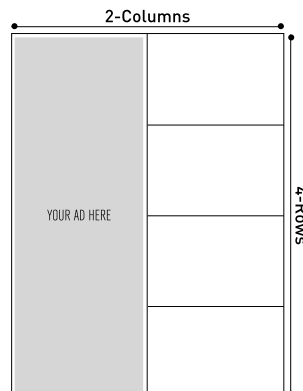

Advertising Rates for Magazine Ad Space

- **Double Page Spread**
Single Issue \$5600 2-4 Issues \$5000
- **Full Page**
Single Issue \$3500 2-4 Issues \$3150
- **½ Page Horizontal**
Single Issue \$1950 2-4 Issues \$1750

mechanical specifications

Page Specs for Directory Ad Space (height x width)

Directory Ads

Ads sold will be based on a 2-columns by 4-rows grid (See diagrams below for Descriptions and Image Sizes)

Advertising Rates	Single Issue	2-4 Issues
1-Column x 1-Row	\$750	\$675
2-Column x 1-Row & 1-Column x 2-Rows	\$1200	\$1080
1-Column x 3-Rows	\$1600	\$1400
½ Directory Horizontal or Vertical	\$1750	\$1575
¾ Directory	\$2500	\$2250

1-Column x 1-Row
Image Size 55mm x 85mm

2-Column x 1-Row
Image Size 55mm x 175mm

1-Column x 2-Rows
Image Size 115mm x 85mm

1-Column x 3-Rows
Image Size 175mm x 85mm

½ Directory Horizontal
Image Size 115mm x 175mm

½ Directory Vertical
Image Size 235mm x 85mm

¾ Directory
Image Size 175mm x 175mm