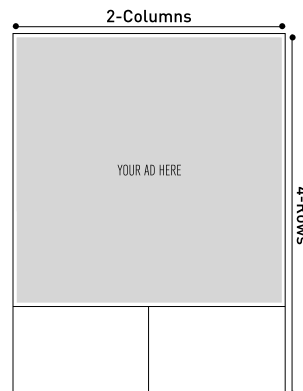

mechanical specifications

Page Specs for Directory Ad Space (height x width)

Directory Ads

Ads sold will be based on a 2-columns by 4-rows grid (See diagrams below for Descriptions and Image Sizes)

Advertising Rates	Single Issue	2-4 Issues
1-Column x 1-Row	\$750	\$675
2-Column x 1-Row & 1-Column x 2-Rows	\$1200	\$1080
1-Column x 3-Rows	\$1600	\$1400
½ Directory Horizontal or Vertical	\$1750	\$1575
¾ Directory	\$2500	\$2250

1-Column x 1-Row
Image Size 55mm x 85mm

2-Column x 1-Row
Image Size 55mm x 175mm

1-Column x 2-Rows
Image Size 115mm x 85mm

1-Column x 3-Rows
Image Size 175mm x 85mm

½ Directory Horizontal
Image Size 115mm x 175mm

½ Directory Vertical
Image Size 235mm x 85mm

¾ Directory
Image Size 175mm x 175mm