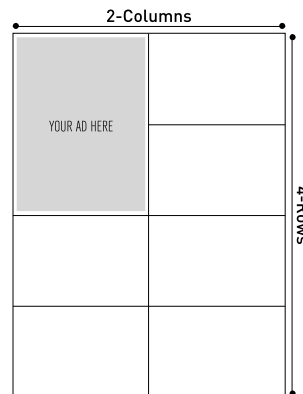

Advertising Rates for Magazine Ad Space

- **Double Page Spread**
Single Issue \$5600 2-4 Issues \$5000
- **Full Page**
Single Issue \$3500 2-4 Issues \$3150
- **½ Page Horizontal**
Single Issue \$1950 2-4 Issues \$1750

mechanical specifications

Page Specs for Directory Ad Space (height x width)

Directory Ads

Ads sold will be based on a 2-columns by 4-rows grid (See diagrams below for Descriptions and Image Sizes)

Advertising Rates	Single Issue	2-4 Issues
1-Column x 1-Row	\$750	\$675
2-Column x 1-Row & 1-Column x 2-Rows	\$1200	\$1080
1-Column x 3-Rows	\$1600	\$1400
½ Directory Horizontal or Vertical	\$1750	\$1575
¾ Directory	\$2500	\$2250

1-Column x 1-Row
Image Size 55mm x 85mm

2-Column x 1-Row
Image Size 55mm x 175mm

1-Column x 2-Rows
Image Size 115mm x 85mm

1-Column x 3-Rows
Image Size 175mm x 85mm

½ Directory Horizontal
Image Size 115mm x 175mm

½ Directory Vertical
Image Size 235mm x 85mm

¾ Directory
Image Size 175mm x 175mm