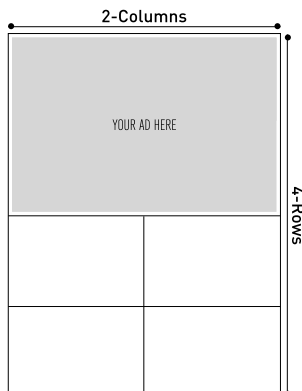

mechanical specifications

Page Specs for Magazine Ad Space (height x width)

- **Double Page Spread**
Trim Size 297mm x 420mm
Bleed Size 307mm x 430mm
- **Full Page**
Trim Size 297mm x 210mm
Bleed Size 307mm x 220mm
- **½ Page Horizontal**
Image Size 120mm x 180mm

mechanical specifications

Page Specs for Directory Ad Space (height x width)

Directory Ads

Ads sold will be based on a 2-columns by 4-rows grid (See diagrams below for Descriptions and Image Sizes)

Advertising Rates	Single Issue	2-4 Issues
1-Column x 1-Row	\$750	\$675
2-Column x 1-Row & 1-Column x 2-Rows	\$1200	\$1080
1-Column x 3-Rows	\$1600	\$1400
½ Directory Horizontal or Vertical	\$1750	\$1575
¾ Directory	\$2500	\$2250

1-Column x 1-Row
Image Size 55mm x 85mm

2-Column x 1-Row
Image Size 55mm x 175mm

1-Column x 2-Rows
Image Size 115mm x 85mm

1-Column x 3-Rows
Image Size 175mm x 85mm

½ Directory Horizontal
Image Size 115mm x 175mm

½ Directory Vertical
Image Size 235mm x 85mm

¾ Directory
Image Size 175mm x 175mm