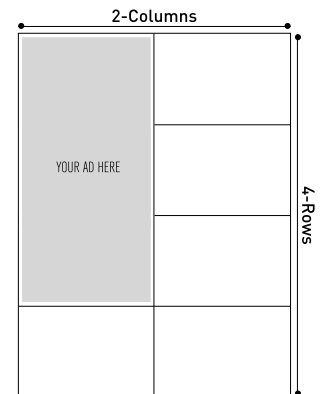

mechanical specifications

Page Specs for Directory Ad Space (height x width)

Directory Ads

Ads sold will be based on a 2-columns by 4-rows grid (See diagrams below for Descriptions and Image Sizes)

Advertising Rates	Single Issue	2-4 Issues
1-Column x 1-Row	\$750	\$675
2-Column x 1-Row & 1-Column x 2-Rows	\$1200	\$1080
1-Column x 3-Rows	\$1600	\$1400
½ Directory Horizontal or Vertical	\$1750	\$1575
¾ Directory	\$2500	\$2250

1-Column x 1-Row
Image Size 55mm x 85mm

2-Column x 1-Row
Image Size 55mm x 175mm

1-Column x 2-Rows
Image Size 115mm x 85mm

1-Column x 3-Rows
Image Size 175mm x 85mm

½ Directory Horizontal
Image Size 115mm x 175mm

½ Directory Vertical
Image Size 235mm x 85mm

¾ Directory
Image Size 175mm x 175mm